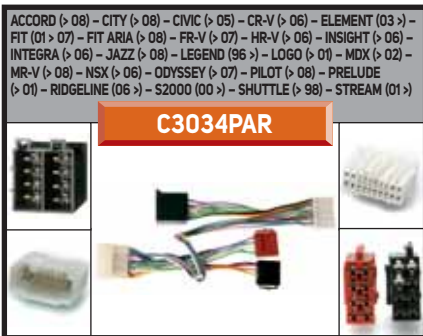

HONDA FEMALE ISO FEMALE

ACCORD (08 >)

A5754 DIN

HONDA MALE DIN

LOUDSPEAKER CABLES

ELECTRONIC DEVICE TO INSTALL AFTERMARKET CAR RADIO IN VEHICLES WITH AMPLIFIED SYSTEM ACTIVEPLUS

CUSTOM CABLE FOR HANDS FREE CAR-KIT