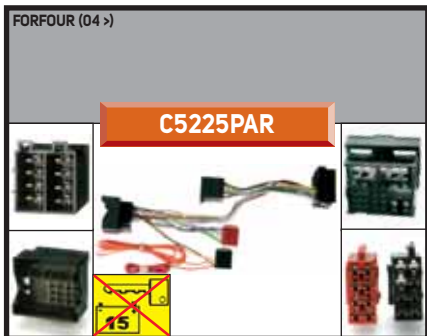

CUSTOM CABLE FOR HANDS FREE CAR-KIT