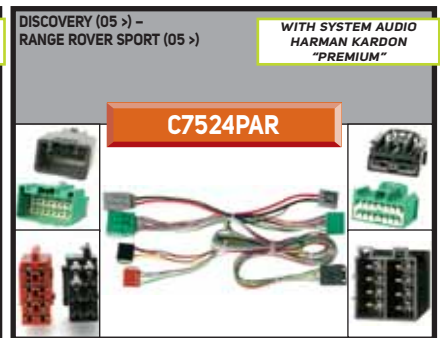

CUSTOM CABLE FOR HANDS FREE CAR-KIT

NOTE: FOR THE CORRECT USE OF THESE CUSTOM CABLES, WE SUGGEST YOU TO USE THE APPROPRIATE EXTENSION LEADS (5000 mm)

EXTENSION LEAD FOR MICROPHONE AND KEYPAD FOR HANDS FREE CAR-KIT

CK3000 KITCK3000		CK3000/CK3100/CK3300 KITCK3100		CK3000/CK3100/CK3200/CK3300 KITCK3100-2		CK3000/CK3100/CK3200/CK3300 KITCK3100-3		CK3200 KITCK3200	
MK6000/MK6100/MK9000/MK19000/MK9100/MK19100 KITMK6000		MK9200/MK19200 KITMK9200		MK/MK16000/6100/9000/9100/9200 KITMK9200-2		WITH ISO CONNECTORS KITEXISO		WITH ISO CONNECTORS KITEXISO-2	
MK/MK16000/6100/9000/9100/9200 (LENGTH mm 2.500) KITEXMK12.5		MK/MK16000/6100/9000/9100/9200 (LENGTH mm 5.000) KITEXMK15.0		FROM SIMPLEX MK CABLE TO ISO CONNECTORS KITMKISO					

ROVER - LAND ROVER