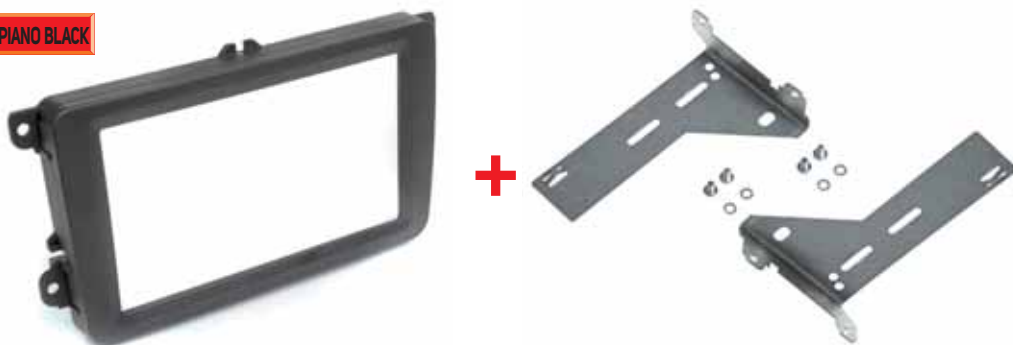

MA95003/T+KPB PIANO BLACK

OCTAVIA 2007>,
SUPERB 2008>,
FABIA 2007>,
ROOMSTER 2006>

"DOUBLE DIN
FOR NAVI"
+
METAL BRACKETS