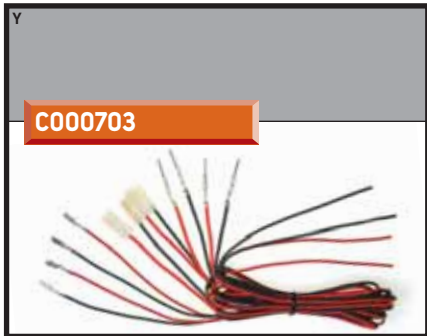

SPEAKER ADAPTER RINGS

SU39001

KIA
PICANTO 2012>

ø 165 mm

2 pcs.

CUSTOM CABLE FOR ISO RADIO

KEEP THE ORIGINAL USB AND AUX-IN FUNCTIONALITIES EVEN WHEN REPLACING THE ORIGINAL CAR-AUDIO

USB-AUX ADAPTER