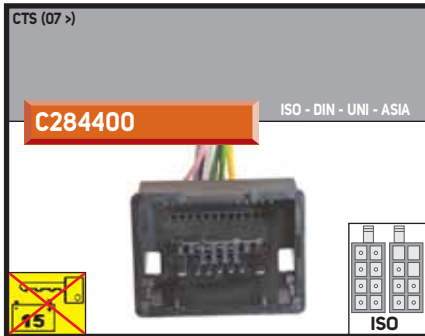

— CUSTOM CABLE FOR ISO RADIO