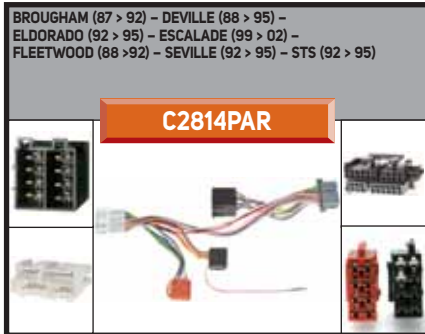

— CUSTOM CABLE FOR HANDS FREE CAR-KIT