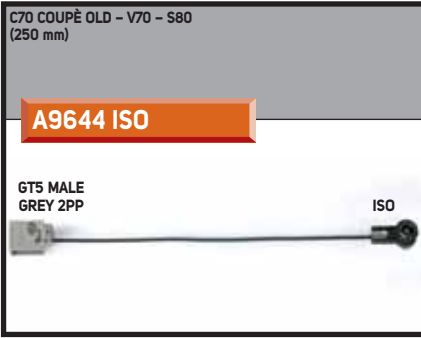

— LOUDSPEAKER CABLES

— AUXILIARY INPUT STEREO TO RADIO