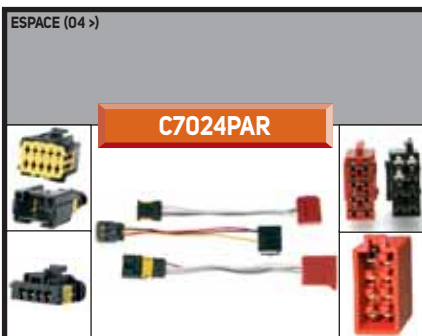

CUSTOM CABLE FOR HANDS FREE CAR-KIT