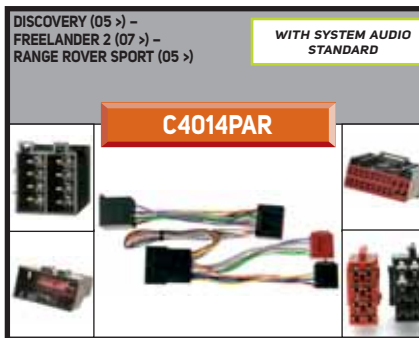

CUSTOM CABLE FOR HANDS FREE CAR-KIT

NOTE: FOR THE CORRECT USE OF THESE CUSTOM CABLES, WE SUGGEST YOU TO USE THE APPROPRIATE EXTENSION LEADS (5000 mm)

EXTENSION LEAD FOR MICROPHONE AND KEYPAD FOR HANDS FREE CAR-KIT

CK3000 KITCK3000		CK3000/CK3100/CK3300 KITCK3100		CK3000/CK3100/CK3200/CK3300 KITCK3100-2		CK3000/CK3100/CK3200/CK3300 KITCK3100-3		CK3200 KITCK3200	
MK6000/MK6100/MK9000/MK19000/MK9100/MK19100 KITMK6000		MK9200/MK19200 KITMK9200		MK/MK16000/6100/9000/9100/9200 KITMK9200-2		WITH ISO CONNECTORS KITEXISO		WITH ISO CONNECTORS KITEXISO-2	
MK/MK16000/6100/9000/9100/9200 (LENGTH mm 2.500) KITEXMK12.5		MK/MK16000/6100/9000/9100/9200 (LENGTH mm 5.000) KITEXMK15.0		FROM SIMPLEX MK CABLE TO ISO CONNECTORS KITMKISO					

ROVER - LAND ROVER