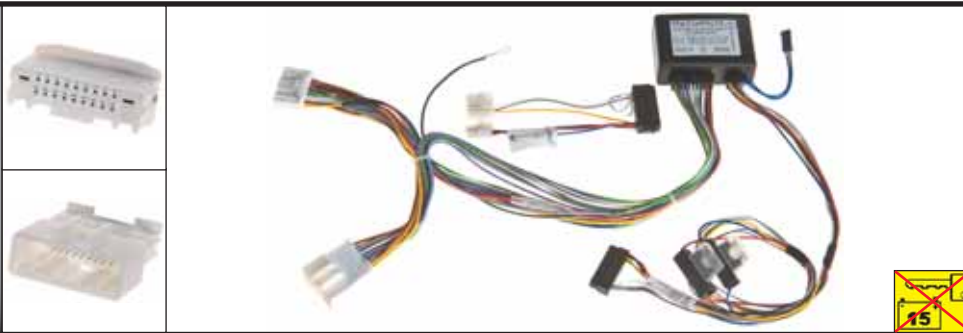

370Z (08 >) - ALTIMA (07 >) -
ARMADA (07 >) - MAXIMA (07 >) -
PATHFINDER (07 >) - QASHQAI (07 >) -
ROGUE (07 >) - SENTRA (07 >)

WITH SEPARATE AMPLIFIER

MM5754TC

MUTING SYSTEM

ALMERA (> 02) - ALMERA TINO (01 >) -
CABSTAR (00 > 12) - INTERSTAR (> 10) -
KELISA (02 >) - KUBISTAR (03 >) -
MAXIMA (US MODEL > 03) - MICRA (> 03) -
NEVARRO (02 >) - PATROL (> 05) -
PRIMASTAR (02 >) - PRIMERA (> 02) -
SKYLINE (00 >) - TERRANO (> 05) -
X-TRAIL (> 03)