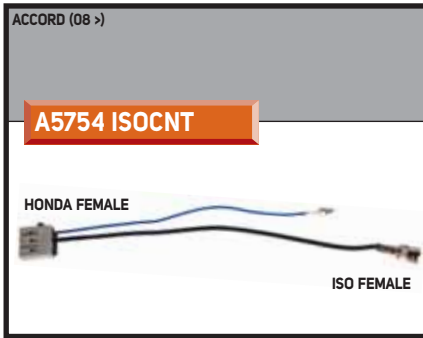

LOUDSPEAKER CABLES

ELECTRONIC DEVICE TO INSTALL AFTERMARKET CAR RADIO IN VEHICLES WITH AMPLIFIED SYSTEM ACTIVEPLUS

CUSTOM CABLE FOR HANDS FREE CAR-KIT