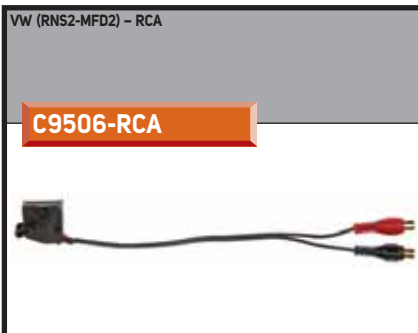

AUXILIARY INPUT STEREO TO RADIO

CABLE HARNESS FOR CARS WITH ACTIVE LOUDSPEAKERS

MINISO (> 06)
4X25 WATT MAX

C955000 MISO

ISO (> 06)

4X100 WATT MAX

C955000 ISOPHPO

ELECTRONIC DEVICE TO INSTALL AFTERMARKET CAR RADIO IN VEHICLES WITH AMPLIFIED SYSTEM ACTIVEPLUS