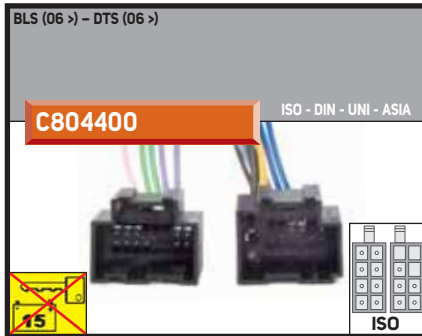

— CUSTOM CABLE FOR ISO RADIO