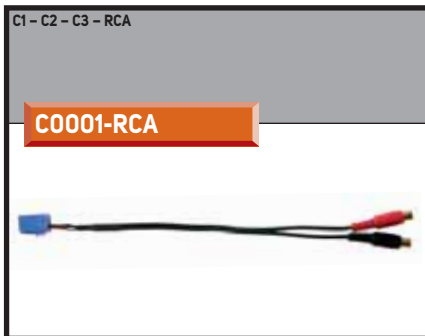

AUXILIARY INPUT STEREO TO RADIO