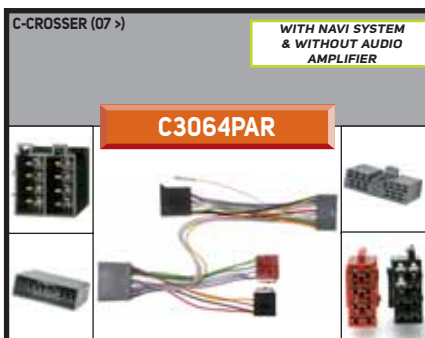

CUSTOM CABLE FOR HANDS FREE CAR-KIT