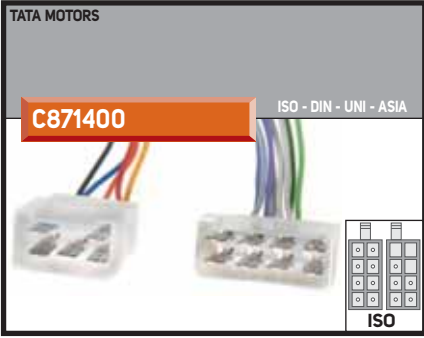

— CUSTOM CABLE FOR ISO RADIO

— CUSTOM CABLE FOR HANDS FREE CAR-KIT

TATA

CUSTOM CABLE FOR ISO RADIO

AYGO (05 >) - DYNA (86 >)

C601400 ISO - DIN - UNI - ASIA

ISO

AYGO (12 >)