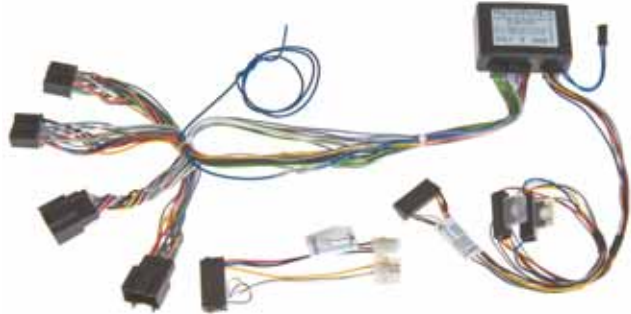

CTS (07 >) - SRX (10 >)

WITH OEM AMPLIFIER

MM6054TC

BLS (06 >) - DTS (06 >) - ESCALADE (07 >) - SRX (07 >)

WITH SEPARATE AMPLIFIER

MM8044TC

CUSTOM CABLE FOR ISO RADIO

ESPERO (> 95) - LUBLIN - NEXIA (> 95)