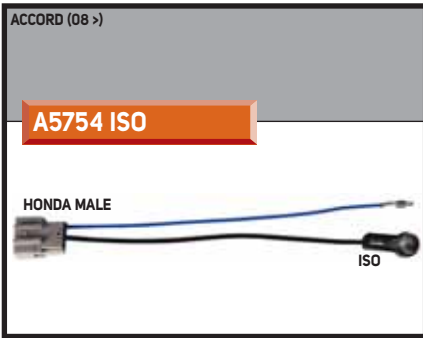

LOUDSPEAKER CABLES

ELECTRONIC DEVICE TO INSTALL AFTERMARKET CAR RADIO IN VEHICLES WITH AMPLIFIED SYSTEM ACTIVEPLUS

CUSTOM CABLE FOR HANDS FREE CAR-KIT