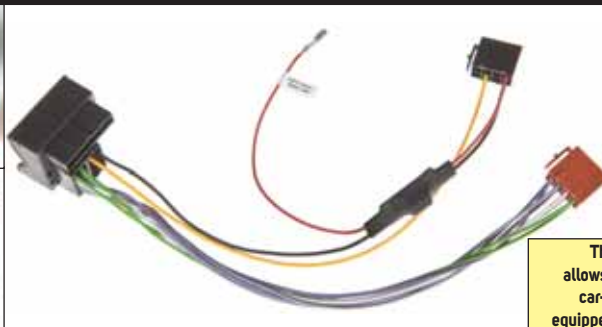

START & STOP SYSTEM FOR AFTERMARKET RADIO

PEUGEOT GROUP (04 >)

C6534-S&S

The start & stop circuit allows to keep the aftermarket car-radio on if a vehicle is equipped with start & stop system

ELECTRONIC DEVICE TO INSTALL HANDS FREE KITS IN VEHICLES WITH AMPLIFIED SYSTEM

MATCHMUTE

206 (98 > 09) - 206+ (09 >) - 406 (96 > 03) -
406 COUPÉ (97 > 05) - 607 (01 > 04)

WITH SEPARATE AMPLIFIER

MM0014ITC