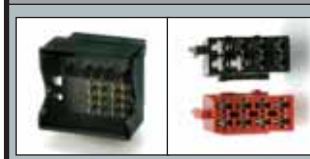

UNIVERSALE	THB - ERICSSON PARROT	SONY ERICSSON	NOKIA CAR KIT 91-132	NOKIA CAR KIT 112-126	NOKIA CAR KIT 91-112-126-132
MP1534IT	MP1534ITC	MP1534IER	MP1534INK	MP1534INK1	MP1534INK2

MINI (05 >) – SERIE 1 (04 > 08) –
SERIE 3 (E90/E91/E92/E93 > 08) –
SERIE 5 (E60/E61 > 08) –
SERIE 6 (E63/E64 > 08) –
SERIE 7 (E65/E66 > 08) – X3 (E83 > 10) –
X5 (E70 05 >) – X6 (08 >) – Z4 (E85/E86 > 08)

FOR CAR WITHOUT IGNITION WIRE