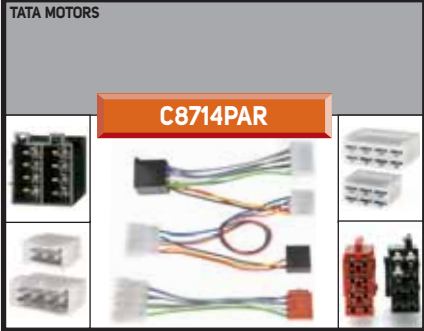

— CUSTOM CABLE FOR ISO RADIO

— CUSTOM CABLE FOR HANDS FREE CAR-KIT

TATA

CUSTOM CABLE FOR ISO RADIO

AYGO (05 >) - DYNA (86 >)

C601400 ISO - DIN - UNI - ASIA

ISO

AYGO (12 >)