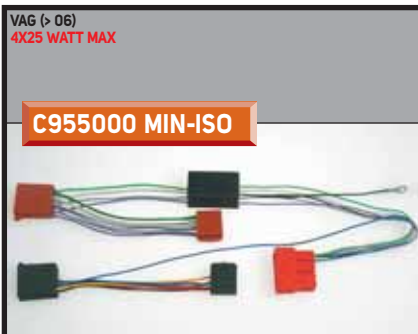

CABLE HARNESS FOR CARS WITH ACTIVE LOUDSPEAKERS