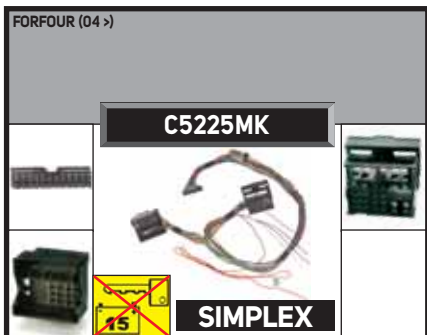

CUSTOM CABLE FOR SERIE MK PARROT HANDS FREE CAR-KIT

MUTING SYSTEM

ISO
UNIVERSALE

UNIVERSALE	THB - ERICSSON PARROT	SONY ERICSSON	NOKIA CAR KIT 91-132	NOKIA CAR KIT 112-126	NOKIA CAR KIT 91-112-126-132
MP0014IT	MP0014ITC	MP0014IER	MP0014INK	MP0014INK1	MP0014INK2