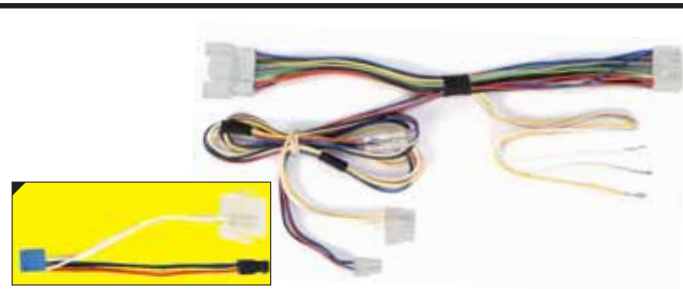

107 (12 >) - 207 (06 >) -
307 (04 > 07) - 308 (07) -
407 (04 >) - 607 (05 >) - 807 (04 >) -
3008 (09 >) - 5008 (09 >) -
EXPERT (07 >) - PARTNER TEPEE (08 >) - RCZ (09 >)

**40 WIRES VERSION
CAR MODELS WITH
BLUETOOTH RADIO**

C6535MK

SIMPLEX

4007 (07 >)

**WITH AND WITHOUT
NAVI SYSTEM
AND WITH AMPLIFIER**

C5537MK

SIMPLEX

NOTE: FOR THE CORRECT USE OF THESE CUSTOM CABLES, WE SUGGEST YOU TO USE THE APPROPRIATE EXTENSION LEADS (5000 mm)

EXTENSION LEAD FOR MICROPHONE AND KEYPAD FOR HANDS FREE CAR-KIT

CK3000 KITCK3000		CK3000/CK3100/ CK3200/CK3300 KITCK3100		CK3000/CK3100/ CK3200/CK3300 KITCK3100-2		CK3000/CK3100/ CK3200/CK3300 KITCK3100-3		CK3200 KITCK3200	
MK6000/MK6100/ MK9000/MK19000/ MK9100/MK19100 KITMK6000		MK9200/MK19200 KITMK9200		MK/MK1 6000/6100/ 9000/9100/9200 KITMK9200-2		WITH ISO CONNECTORS KITEXISO		WITH ISO CONNECTORS KITEXISO-2	
MK/MK16000/6100/ 9000/9100/9200 (LENGTH mm 2.500) KITEXMK12.5		MK/MK16000/6100/ 9000/9100/9200 (LENGTH mm 5.000) KITEXMK15.0		FROM SIMPLEX MK CABLE TO ISO CONNECTORS KITMKISO					

CUSTOM CABLE FOR PARROT CAR-KIT CK3000/CK3100/CK3300

4007 (07 >)

**WITHOUT NAVI SYSTEM &
WITH AND WITHOUT
AMPLIFIED SYSTEM**

C5534DIR

PARROT CK3200-3400GPS- MK6000 C0001-DIR	NOKIA CK 91- 74-109-111- 128-132-134/MR.HANDSFREE C0002-DIR	NOKIA CK 112- 126-143-610-616-810-CK1W-7W- CK20W-CK15W C0003-DIR	FWD AUDIO 2000-3000/ALAC BLUETOUGH/ MOTOROLA (06 >) C0004-DIR
FWD EGO C0005-DIR	SIEMENS 35-45-55-60 series C0006-DIR	ERICSSON HCA-60 C0007-DIR	

I cablaggi della serie "DIR" sono utilizzati nelle autovetture con un ingresso "phone-in". Con questa funzione regoliamo direttamente il volume della conversazione telefonica dal tasto volume +/- dell'autoradio, ed abbiamo un suono perfetto senza interferenze. Il cablaggio è predisposto per i Kit viva voce Parrot CK3000/CK3100/CK3300, ma se ci fosse un Kit viva voce differente andranno acquistati gli adattatori specifici per ogni kit viva voce (es.C0001-DIR per kit viva voce....., ecc...). **NB: Durante l'installazione del cablaggio ricordatevi sempre (se necessario) di attivare la funzione di mute input direttamente dall'autoradio.**

The vehicle-harness of the "DIR" series are used in cars that have the "phone-in" function. With this function you can control the volume of your phone call directly from the car radio (volume +/-), besides the sound is perfect, with no interference. This harness is arranged for the hands-free-kit Parrot CK3000/CK3100/CK3300, in the presence of a different hands-free-kit, it is necessary to buy the specific adapters for each type of hands-free-kit (ex.C0001-DIR for hands-free-kit....., etc...). **NB: During the installation of this vehicle-harness, please do not forget to activate (if necessary) the function mute input directly from the car-radio.**