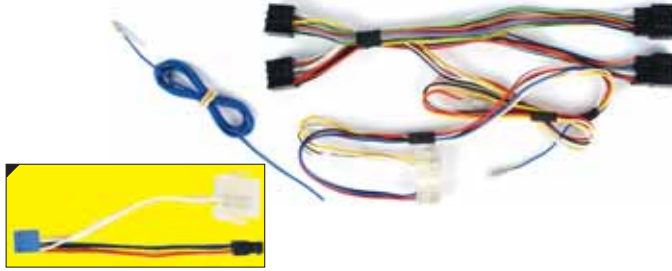

CUSTOM CABLE FOR PARROT CAR-KIT CK3000/CK3100/CK3300

9.3 (06 >) -
9.3 SPORTS SEDAN (06 >) -
9.5 (06 > 10) -
9.5 SPORTS SEDAN (05 > 10)

WITH AND WITHOUT
AMPLIFIED SYSTEM

C8044DIR