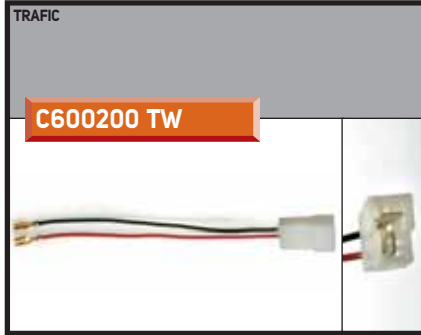

LOUDSPEAKER CABLES