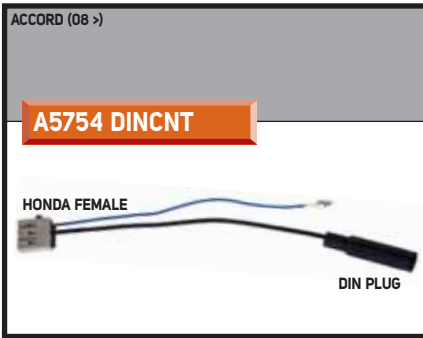

LOUDSPEAKER CABLES

ELECTRONIC DEVICE TO INSTALL AFTERMARKET CAR RADIO IN VEHICLES WITH AMPLIFIED SYSTEM ACTIVEPLUS

CUSTOM CABLE FOR HANDS FREE CAR-KIT