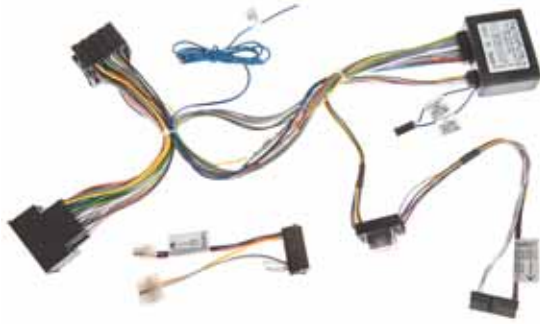

CTS (07 >) - SRX (10 >)

WITH OEM AMPLIFIER

MM6054TC

BLS (06 >) - DTS (06 >) - ESCALADE (07 >) - SRX (07 >)

WITH SEPARATE AMPLIFIER

MM8044TC

CUSTOM CABLE FOR ISO RADIO

ESPERO (> 95) - LUBLIN - NEXIA (> 95)