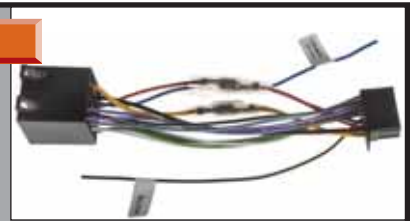

C1928-I

PIONEER

- **DEH:** 1300MP - 2300UB - 3300UB - 4300UB - 7300BT - 8300BT