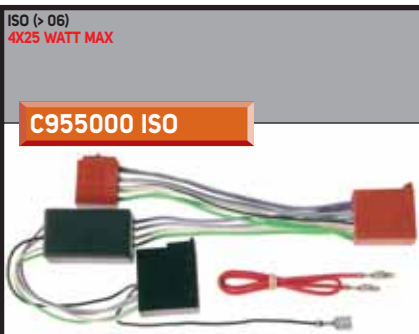

CABLE HARNESS FOR CARS WITH ACTIVE LOUDSPEAKERS