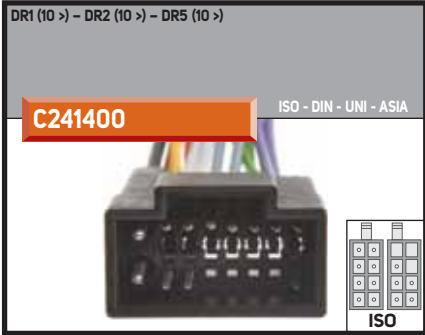

WITH SEPARATE AMPLIFIER

MM1724TC

RADIO PLASTIC PANELS

MA17004/T+KIT

DODGE AVENGER 2007>2008, DAKOTA 2008>, GRAND CARAVAN 2008>, NITRO 2007>

"DOUBLE DIN FOR NAVI"
+
UNIVERSAL KIT
1 pc.

— CUSTOM CABLE FOR ISO RADIO