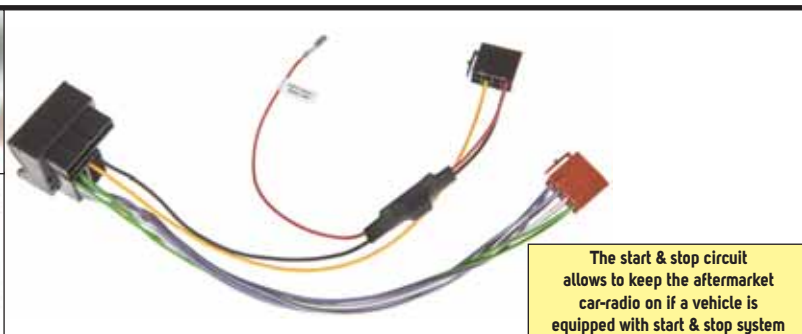

— START & STOP SYSTEM FOR AFTERMARKET RADIO