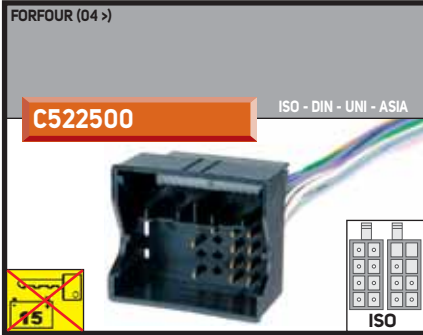

CUSTOM CABLE FOR ISO RADIO