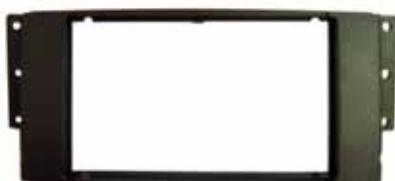

1 pc.

MA75003/T+KIT

LAND ROVER
FREELANDER
2007>

"DOUBLE DIN
FOR NAVI"

UNIVERSAL KIT