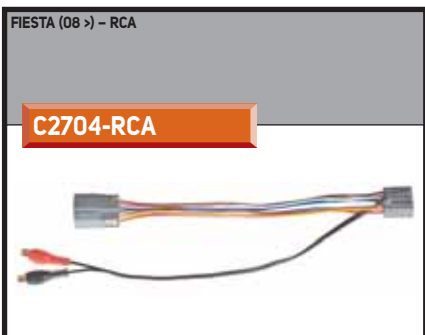

AUXILIARY INPUT STEREO TO RADIO