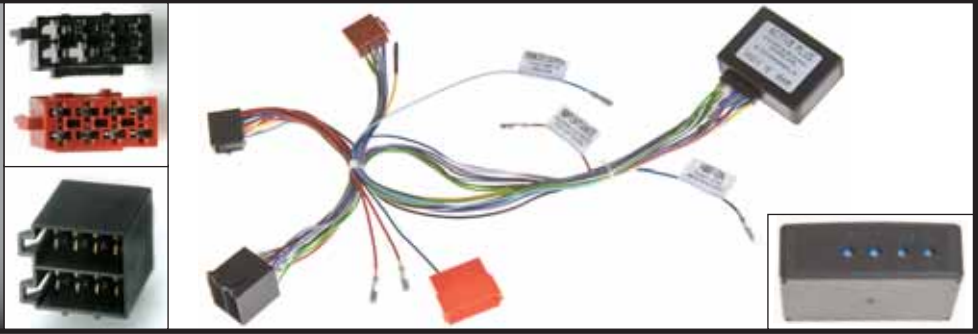

ELECTRONIC DEVICE TO INSTALL AFTERMARKET CAR RADIO IN VEHICLES WITH AMPLIFIED SYSTEM **ACTIVEPLUS**

ALFA ROMEO

147 (00 >) - 156 (02 > 08) - 159 (08 >) -
156 SPORTWAGON (02 > 08) -
159 SPORTWAGON (08 >) - BRERA (08 >) -
GT (05 >)

**FRONT-REAR SPEAKERS
ACTIVE SYSTEM**

C105000ACP4