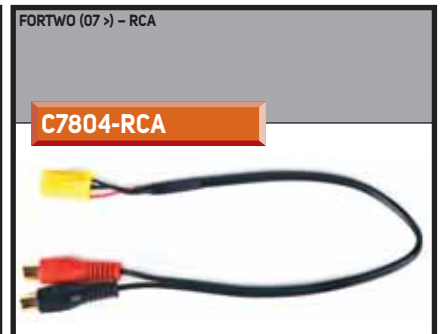

AUXILIARY INPUT STEREO TO RADIO