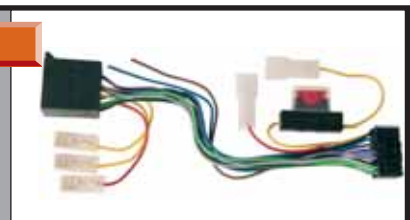

C2104-I

SONY

- **CDX:** 600DSP - 5070RDS - 5100RDS - 5290RDS - 5470RDS
- **CDXC:** 90RDS - 490RDS
- **MDXC:** 150RDS
- **XR:** 3310 - 3501 - 4740RDS - 4750RDS - 5520RDS - 5620RDS - 6440RDS - 6450RDS - 6650RDS - 6750RDS
- **XRC:** 200/210 - 210MK2 - 410 - 420 - 430RDS - 450RDS - 510RDS - 540RDS - 550RDS - 620RDS - 720RDS