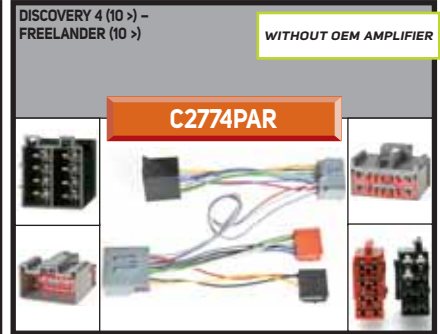

CUSTOM CABLE FOR HANDS FREE CAR-KIT

NOTE: FOR THE CORRECT USE OF THESE CUSTOM CABLES, WE SUGGEST YOU TO USE THE APPROPRIATE EXTENSION LEADS (5000 mm)

EXTENSION LEAD FOR MICROPHONE AND KEYPAD FOR HANDS FREE CAR-KIT

CK3000 KITCK3000		CK3000/CK3100/CK3300 KITCK3100		CK3000/CK3100/CK3200/CK3300 KITCK3100-2		CK3000/CK3100/CK3200/CK3300 KITCK3100-3		CK3200 KITCK3200	
MK6000/MK6100/MK9000/MK19000/MK9100/MK19100 KITMK6000		MK9200/MK19200 KITMK9200		MK/MK16000/6100/9000/9100/9200 KITMK9200-2		WITH ISO CONNECTORS KITEXISO		WITH ISO CONNECTORS KITEXISO-2	
MK/MK16000/6100/9000/9100/9200 (LENGTH mm 2.500) KITEXMK12.5		MK/MK16000/6100/9000/9100/9200 (LENGTH mm 5.000) KITEXMK15.0		FROM SIMPLEX MK CABLE TO ISO CONNECTORS KITMKISO					

ROVER - LAND ROVER