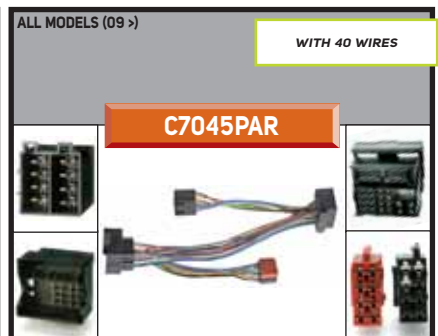

CUSTOM CABLE FOR HANDS FREE CAR-KIT