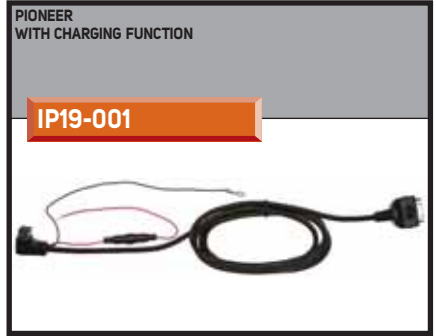

CHEVROLET SPARK (10 >)

IP00-018

CHEVROLET SPARK (10 >)
+ ADAPTER FROM MINI-USB FEMALE TO USB MALE

IP00-0018.2

I-POD/I-PHONE CABLE FOR HYUNDAI AND KIA GROUP

IP00-023

KIT FOR CHEVROLET VEHICLES SINCE YEAR 2009> TO LISTEN TO THE MUSIC FROM I-POD/I-PHONE/USB etc...