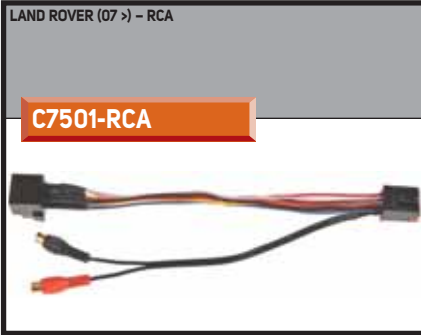

AUXILIARY INPUT STEREO TO RADIO