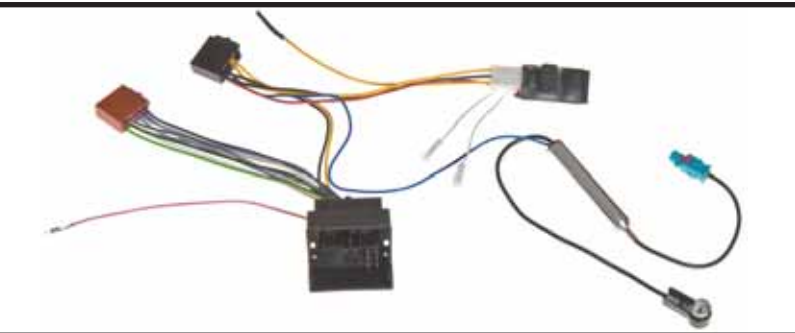

KEYSWITCH

SEAT

ALHAMBRA (06 >) - ALTEA (04 >) -
CORDOBA (05 >) - EXEO (08 >) -
IBIZA (08 >) - LEON (05 >) - TOLEDO (05 >)

C9544I+PHIU-KEY

AERIAL ADAPTERS

VOLTAGE ADAPTER FOR "AMPLIFIED" ANTENNA
ALHAMBRA (300 mm)