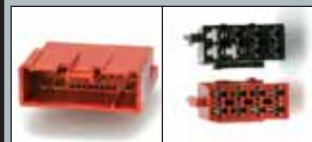

UNIVERSALE	THB - ERICSSON PARROT	SONY ERICSSON	NOKIA CAR KIT 91-132	NOKIA CAR KIT 112-126	NOKIA CAR KIT 91-112-126-132
MP5034T	MP5034TC	MP5034ER	MP5034NK	MP5034NK1	MP5034NK2

UNIVERSALE	THB - ERICSSON PARROT	SONY ERICSSON	NOKIA CAR KIT 91-132	NOKIA CAR KIT 112-126	NOKIA CAR KIT 91-112-126-132
MP5034IT	MP5034ITC	MP5034IER	MP5034INK	MP5034INK1	MP5034INK2

RADIO PLASTIC PANELS

MA27001 BLACK

MA27001.2 SILVER

FORD
FIESTA >2002,
MONDEO 1997>,
FOCUS, PUMA,
TRANSIT,
COUGAR