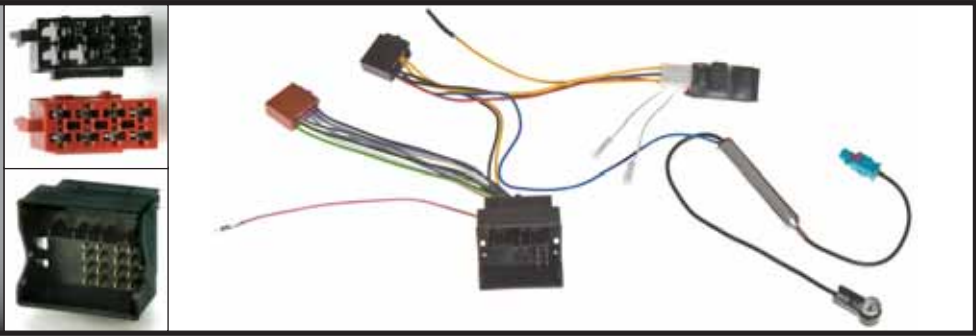

C9544I-CAN

ISO - DIN - UNI - ASIA

ISO

ELECTRONIC DEVICE TO OBTAIN THE IGNITION FEED

KEYSWITCH

SKODA

FABIA (07 > 10) – OCTAVIA (04 > 09) – ROOMSTER (06 >) – SUPERB (06 > 09) – YETI (09 >)

C9544I+PHIU-KEY