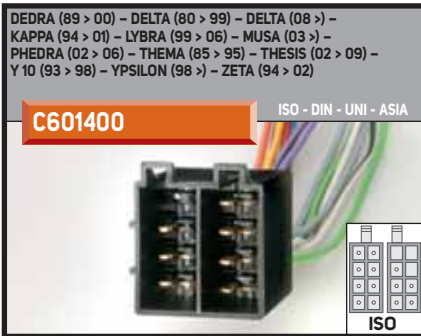

CUSTOM CABLE FOR ISO RADIO