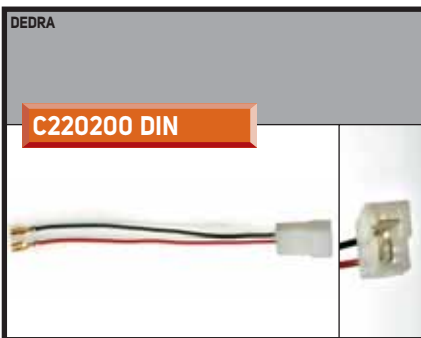

LOUDSPEAKER CABLES