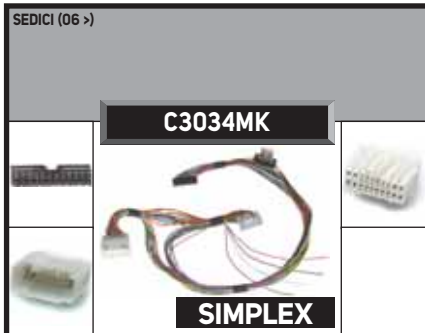

— START & STOP SYSTEM FOR AFTERMARKET RADIO

— MUTING SYSTEM