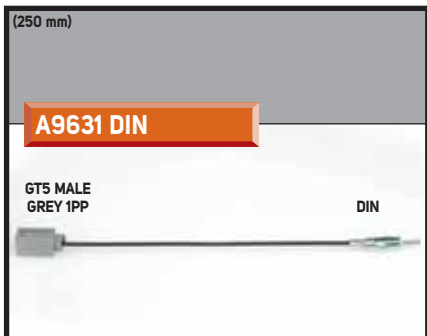

AERIAL ADAPTERS