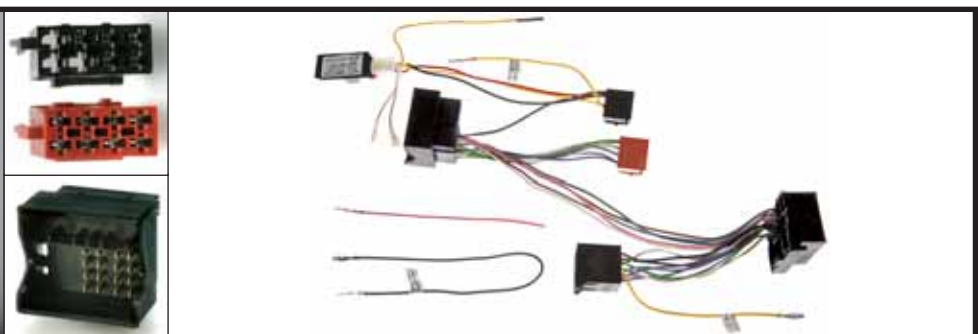

4 CHANNELS

C0001-ACP4

ELECTRONIC DEVICE TO OBTAIN THE IGNITION FEED **KEYSWITCH**

UNIVERSAL FAKRA QUADLOCK 40 WAYS

C001808-KEY

UNIVERSAL FAKRA QUADLOCK 40 WAYS

UNIVERSAL

C001808PAR+KEY