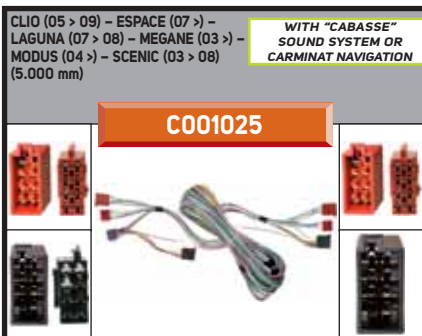

CUSTOM CABLE FOR HANDS FREE CAR-KIT