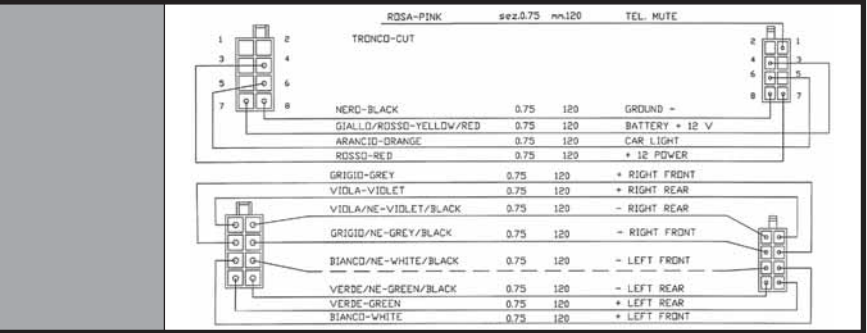

CUSTOM CABLE FOR ISO RADIO

SEAT

LEON (13 >)

C122400 ISO - DIN - UNI - ASIA

15

ISO

ALHAMBRA (96 > 00)

C271402 ISO - DIN - UNI - ASIA

ISO

ALHAMBRA

C272400 ISO - DIN - UNI - ASIA

ISO

ALL MODELS (99 >)

C952400 ISO - DIN - UNI - ASIA

ISO