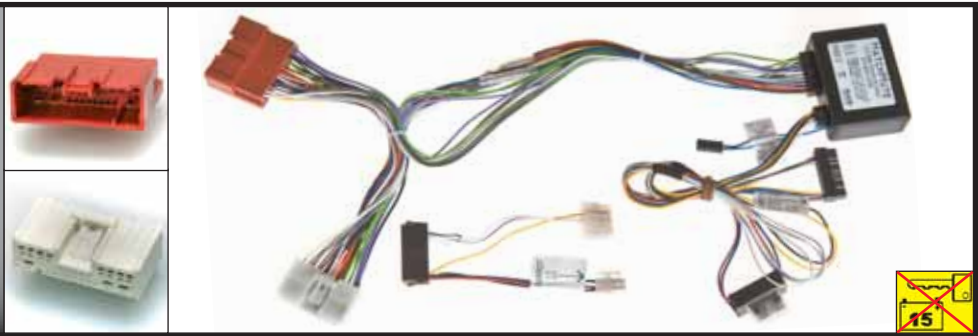

3 (10 >) - 5 (10 >) - 6 (08 >) - CX-7 (08 >)

WITH SYSTEM BOSE

C5054MK

SIMPLEX

NOTE: FOR THE CORRECT USE OF THESE CUSTOM CABLES, WE SUGGEST YOU TO USE THE APPROPRIATE EXTENSION LEADS (5000 mm)

EXTENSION LEAD FOR MICROPHONE AND KEYPAD FOR HANDS FREE CAR-KIT

CK3000 KITCK3000		CK3000/CK3100/ CK3200/CK3300 KITCK3100		CK3000/CK3100/ CK3200/CK3300 KITCK3100-2		CK3000/CK3100/ CK3200/CK3300 KITCK3100-3		CK3200 KITCK3200	
MK6000/MK6100/ MK9000/MK19000/ MK9100/MK19100 KITMK6000		MK9200/MK19200 KITMK9200		MK/MK1 6000/6100/ 9000/9100/9200 KITMK9200-2		WITH ISO CONNECTORS KITEXISO		WITH ISO CONNECTORS KITEXISO-2	
MK/MK16000/6100/ 9000/9100/9200 (LENGTH mm 2.500) KITEXMKI2.5		MK/MK16000/6100/ 9000/9100/9200 (LENGTH mm 5.000) KITEXMKI5.0		FROM SIMPLEX MK CABLE TO ISO CONNECTORS KITMKISO					

ELECTRONIC DEVICE TO INSTALL HANDS FREE KITS IN VEHICLES WITH AMPLIFIED SYSTEM **MATCHMUTE**

3 (03 >) - 5 (05 >) - 6 (02 >) - MIATA (06 >) - MX5 (06 >) - PREMAZY (05 >) - RX8 (03 >)

WITH SEPARATE AMPLIFIER

MM5034TC

MUTING SYSTEM

2 (03 >) - 3 (03 >) - 5 (05 >) - 6 (02 >) - 323 (01 > 02) - 626 (01 >) - BT 50 (06 >) - CX-7 (06 >) - CX-9 (07 >) - DEMIO (01 >) - MIATA (01 >) - MILLENIA (01 > 03) - MPV (01 >) - MX5 (01 >) - PREMAZY (01 >) - PROTEGE (01 > 05) - RX8 (03 >) - TRIBUTE (01 > 08) - XEDOS (01 >)