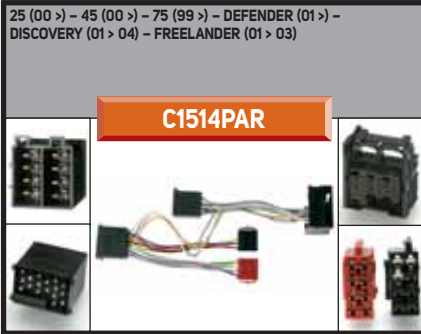

CUSTOM CABLE FOR HANDS FREE CAR-KIT

NOTE: FOR THE CORRECT USE OF THESE CUSTOM CABLES, WE SUGGEST YOU TO USE THE APPROPRIATE EXTENSION LEADS (5000 mm)

EXTENSION LEAD FOR MICROPHONE AND KEYPAD FOR HANDS FREE CAR-KIT

CK3000 KITCK3000		CK3000/CK3100/CK3300 KITCK3100		CK3000/CK3100/CK3200/CK3300 KITCK3100-2		CK3000/CK3100/CK3200/CK3300 KITCK3100-3		CK3200 KITCK3200	
MK6000/MK6100/MK9000/MK19000/MK9100/MK19100 KITMK6000		MK9200/MK19200 KITMK9200		MK/MK16000/6100/9000/9100/9200 KITMK9200-2		WITH ISO CONNECTORS KITEXISO		WITH ISO CONNECTORS KITEXISO-2	
MK/MK16000/6100/9000/9100/9200 (LENGTH mm 2.500) KITEXMK12.5		MK/MK16000/6100/9000/9100/9200 (LENGTH mm 5.000) KITEXMK15.0		FROM SIMPLEX MK CABLE TO ISO CONNECTORS KITMKISO					

ROVER - LAND ROVER