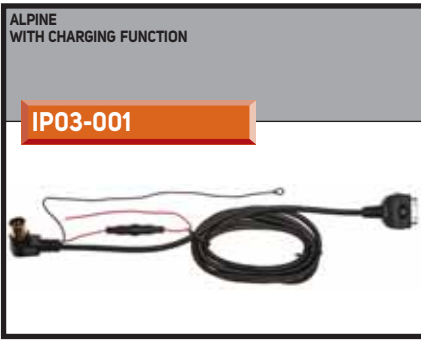

CHEVROLET SPARK (10 >)

IP00-018

CHEVROLET SPARK (10 >)
+ ADAPTER FROM MINI-USB FEMALE TO USB MALE

IP00-0018.2

I-POD/I-PHONE CABLE FOR HYUNDAI AND KIA GROUP

IP00-023

KIT FOR CHEVROLET VEHICLES SINCE YEAR 2009> TO LISTEN TO THE MUSIC FROM I-POD/I-PHONE/USB etc...