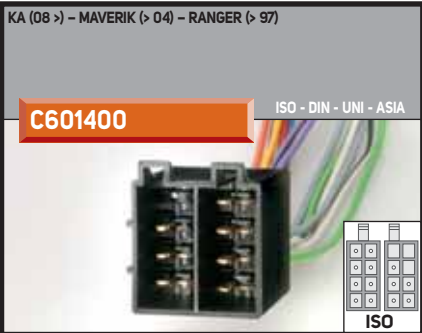

AERIAL ADAPTERS

LOUDSPEAKER CABLES

AUXILIARY INPUT STEREO TO RADIO