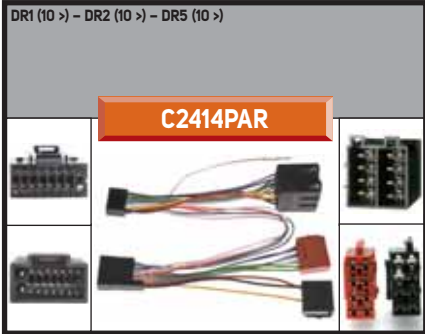

— CUSTOM CABLE FOR HANDS FREE CAR-KIT