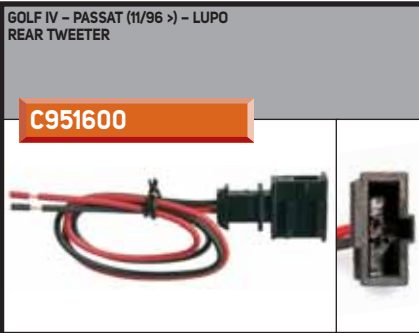

AUXILIARY INPUT STEREO TO RADIO

CABLE HARNESS FOR CARS WITH ACTIVE LOUDSPEAKERS

MINISO (> 06)
4X25 WATT MAX

C955000 MISO

ISO (> 06)

4X100 WATT MAX

C955000 ISOPHPO

ELECTRONIC DEVICE TO INSTALL AFTERMARKET CAR RADIO IN VEHICLES WITH AMPLIFIED SYSTEM ACTIVEPLUS