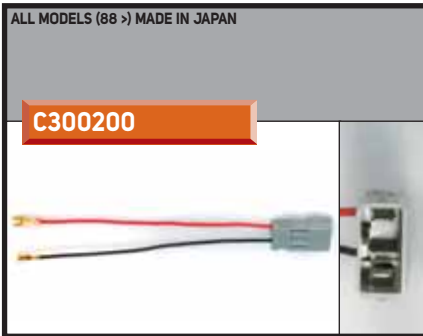

HONDA FEMALE ISO FEMALE

ACCORD (08 >)

A5754 DIN

HONDA MALE DIN

LOUDSPEAKER CABLES

ELECTRONIC DEVICE TO INSTALL AFTERMARKET CAR RADIO IN VEHICLES WITH AMPLIFIED SYSTEM ACTIVEPLUS

CUSTOM CABLE FOR HANDS FREE CAR-KIT