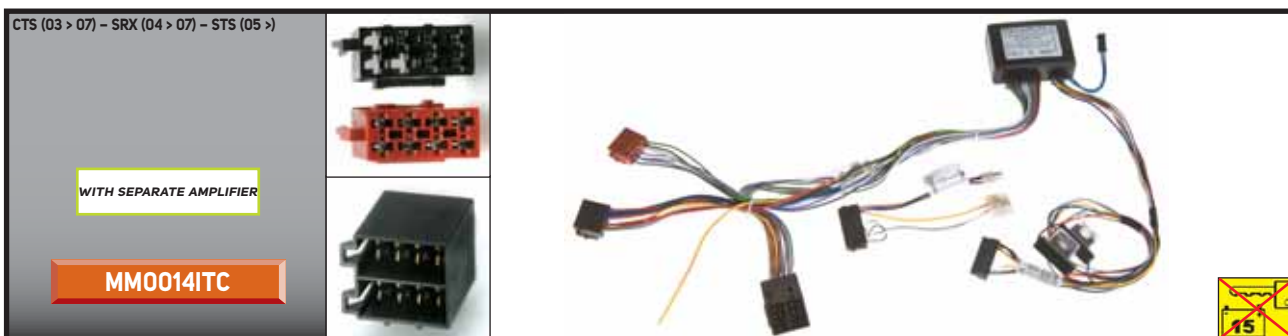

CTS (07 >) - SRX (10 >)

WITH OEM AMPLIFIER

MM6054TC

BLS (06 >) - DTS (06 >) - ESCALADE (07 >) - SRX (07 >)

WITH SEPARATE AMPLIFIER

MM8044TC

CUSTOM CABLE FOR ISO RADIO

ESPERO (> 95) - LUBLIN - NEXIA (> 95)