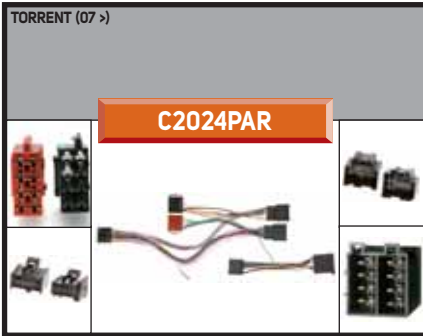

rear 160x240 mm
(6x9)

2 pcs.

— CUSTOM CABLE FOR ISO RADIO

— CUSTOM CABLE FOR HANDS FREE CAR-KIT

— CUSTOM CABLE FOR SERIE MK PARROT HANDS FREE CAR-KIT

— ELECTRONIC DEVICE TO INSTALL HANDS FREE KITS IN VEHICLES WITH AMPLIFIED SYSTEM **MATCHMUTE**