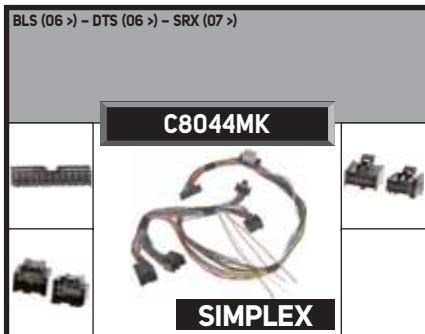

— CUSTOM CABLE FOR SERIE MK PARROT HANDS FREE CAR-KIT —