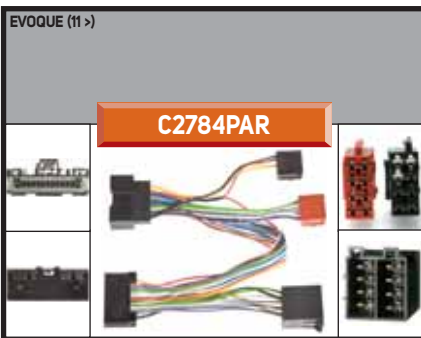

CUSTOM CABLE FOR HANDS FREE CAR-KIT

NOTE: FOR THE CORRECT USE OF THESE CUSTOM CABLES, WE SUGGEST YOU TO USE THE APPROPRIATE EXTENSION LEADS (5000 mm)

EXTENSION LEAD FOR MICROPHONE AND KEYPAD FOR HANDS FREE CAR-KIT

CK3000 KITCK3000		CK3000/CK3100/CK3300 KITCK3100		CK3000/CK3100/CK3200/CK3300 KITCK3100-2		CK3000/CK3100/CK3200/CK3300 KITCK3100-3		CK3200 KITCK3200	
MK6000/MK6100/MK9000/MK19000/MK9100/MK19100 KITMK6000		MK9200/MK19200 KITMK9200		MK/MK16000/6100/9000/9100/9200 KITMK9200-2		WITH ISO CONNECTORS KITEXISO		WITH ISO CONNECTORS KITEXISO-2	
MK/MK16000/6100/9000/9100/9200 (LENGTH mm 2.500) KITEXMK12.5		MK/MK16000/6100/9000/9100/9200 (LENGTH mm 5.000) KITEXMK15.0		FROM SIMPLEX MK CABLE TO ISO CONNECTORS KITMKISO					

ROVER - LAND ROVER