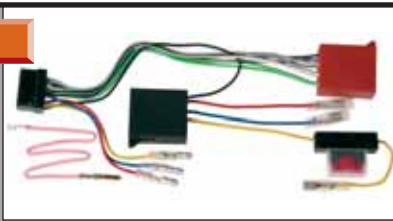

C2103-I

SONY

- **CDX:** 2500R - 3000/02 - 3100/60 - 3180R - 3250 - 4000R-RV - 4100/60 - 4180R - 4180R-W - 4250R/V - 30/40 - 70/80
- **CDX-A:** 250
- **CDXC:** 560R/580R - 580R-V - 610R-V - 650X-V - 760/80R-V - 760R/V - 780R/V - 810R-V(W) - 860R-V(W) - 860/880R - 910R-V(W) - 3150R - 3180R - 4180R - 4180RW - 4270R - 4850R - 5000R-RV - 5850R - 6850R - 7850R - 8000RX - 8850R
- **CDX-CA:** 600X - 650R/X/V - 650/680 - 680X/700X - 750 - 750R/X - 850R/MP - 900
- **CDX-DAB:** 6650R
- **CDX-F:** 5500/5550 - 5500/5700 - 7500/7700 - 7750(S)
- **CDX-GT:** 100 - 200 - 200S - 300S - 500 - 700D
- **CDX-L:** 280-350 - 380-400 - 410-420 - 480X - 450-550 - 550V - 580 - 600
- **CDX-M:** 610/630R - 670/700R - 730R/770R - 800 - 850MP - 1000TF - 7850 - 8800/9900 - 8810
- **CDX-NC:** 9950
- **CDX-R:** 450 - 3000/3300 - 3350/6750
- **CDX-RA:** 650R
- **CDX-S:** 470RDS - 2000/2050 - 2220 - 2250
- **MDXC:** 150R - 670R/770R - 5970R - 6500R - 7900R - 7970R - 8900R/70R
- **MDX-F:** 5800
- **MDX-M:** 690
- **MEX:** 5DI
- **WX-C:** 570R
- **XR:** 1300R - 1800R - 2200 - 3501MK2 - 3690/3700 - 480080R - 6600 - 6690/6700
- **XRC:** 100/101 - 110/111 - 180 - 220 - 290RDS - 300RDS - 500RDS - 650RDS - 700 - 750RDS - 850RDS - 900RDS - 2300R - 6210R - 6220R - 7200R - 7220R - 7500R-RX - 8100R - 8220R - 9100R
- **XR-CA:** 200/300 - 370/670X - 400/600 - 600X/V - 800
- **XR-L:** 200/240
- **XR-M:** 500R/510R
- **XTCC:** 200