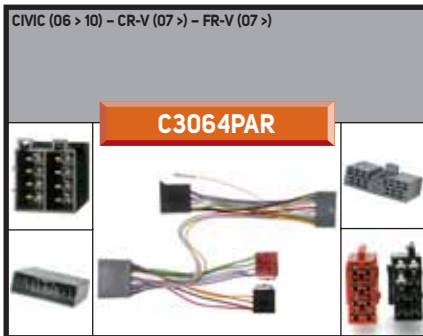

HONDA FEMALE ISO FEMALE

ACCORD (08 >)

A5754 DIN

HONDA MALE DIN

LOUDSPEAKER CABLES

ELECTRONIC DEVICE TO INSTALL AFTERMARKET CAR RADIO IN VEHICLES WITH AMPLIFIED SYSTEM ACTIVEPLUS

CUSTOM CABLE FOR HANDS FREE CAR-KIT