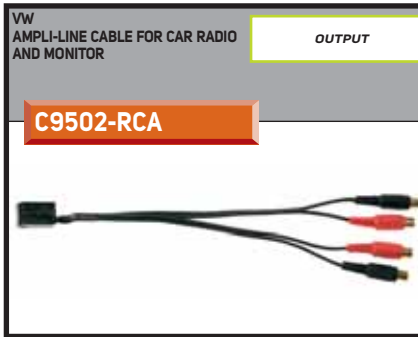

C5203-RCA

MERCEDES COMMAND 2.0 - JACK 3.5 STEREO **WITHOUT TV OR CDCH**

C5204-SPJ

CITROËN C4 (05 >) - RCA

C6501-RCA

CITROËN C4 (05 >) - JACK 3.5 STEREO

C6502-SPJ

2RCA
WITH CHARGING FUNCTION