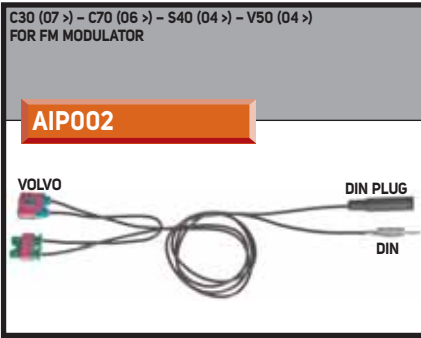

— LOUDSPEAKER CABLES

— AUXILIARY INPUT STEREO TO RADIO