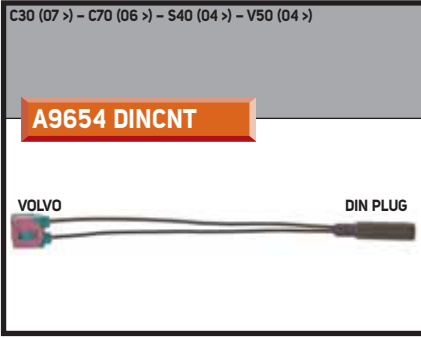

— LOUDSPEAKER CABLES

— AUXILIARY INPUT STEREO TO RADIO