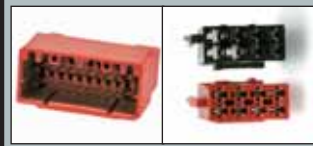

UNIVERSALE	THB - ERICSSON PARROT	SONY ERICSSON	NOKIA CAR KIT 91-132	NOKIA CAR KIT 112-126	NOKIA CAR KIT 91-112-126-132
MP1724T	MP1724TC	MP1724ER	MP1724NK	MP1724NK1	MP1724NK2

UNIVERSALE	THB - ERICSSON PARROT	SONY ERICSSON	NOKIA CAR KIT 91-132	NOKIA CAR KIT 112-126	NOKIA CAR KIT 91-112-126-132
MP1724IT	MP1724ITC	MP1724IER	MP1724INK	MP1724INK1	MP1724INK2

300 (08 >) – ASPEN (08 > 09) – GRAND VOYAGER (08 >) – SEBRING (07 >) – TOWN & COUNTRY (08 >) – VOYAGER (08 >)