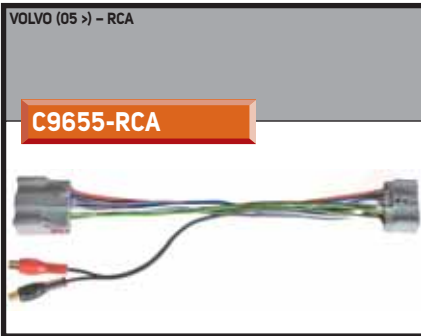

— AUXILIARY INPUT STEREO TO RADIO