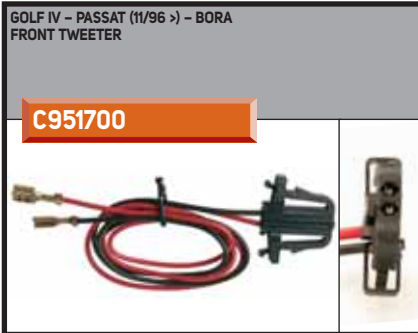

AUXILIARY INPUT STEREO TO RADIO

CABLE HARNESS FOR CARS WITH ACTIVE LOUDSPEAKERS

MINISO (> 06)
4X25 WATT MAX

C955000 MISO

ISO (> 06)

4X100 WATT MAX

C955000 ISOPHPO

ELECTRONIC DEVICE TO INSTALL AFTERMARKET CAR RADIO IN VEHICLES WITH AMPLIFIED SYSTEM ACTIVEPLUS