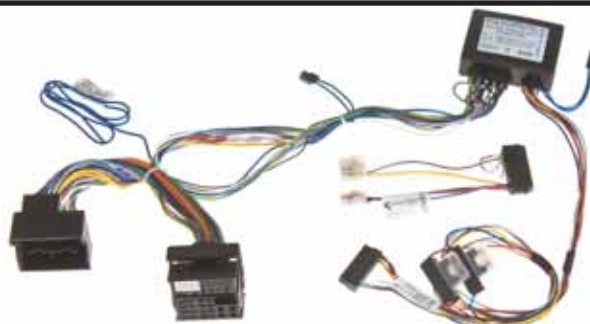

ELECTRONIC DEVICE TO INSTALL HANDS FREE KITS IN VEHICLES WITH AMPLIFIED SYSTEM

MATCHMUTE

A2 (05 >) - A3 (07 >) - A4 (04 > 08) - TT (06 >)

FULL BOSE

MM1214TC