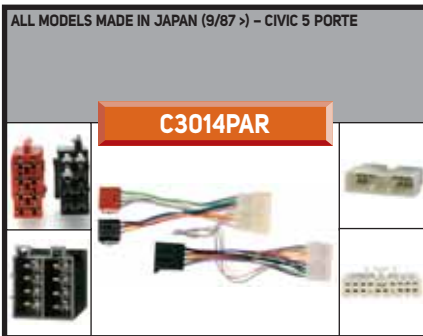

HONDA FEMALE ISO FEMALE

ACCORD (08 >)

A5754 DIN

HONDA MALE DIN

LOUDSPEAKER CABLES

ELECTRONIC DEVICE TO INSTALL AFTERMARKET CAR RADIO IN VEHICLES WITH AMPLIFIED SYSTEM ACTIVEPLUS

CUSTOM CABLE FOR HANDS FREE CAR-KIT