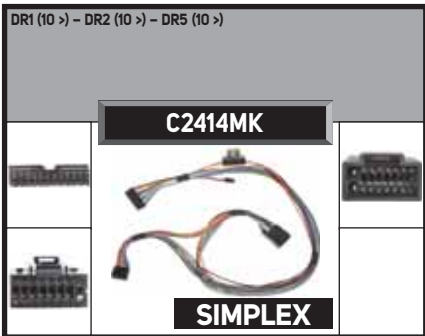

— CUSTOM CABLE FOR SERIE MK PARROT HANDS FREE CAR-KIT —