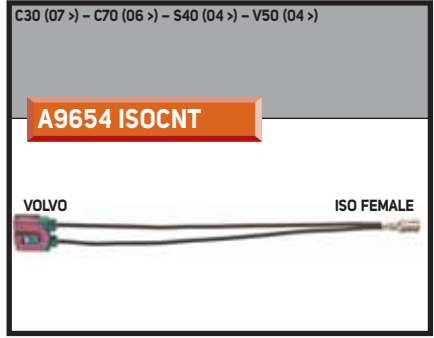

— LOUDSPEAKER CABLES

— AUXILIARY INPUT STEREO TO RADIO