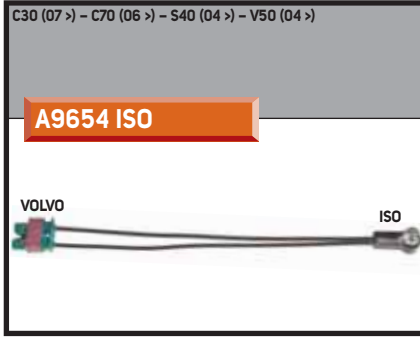

— LOUDSPEAKER CABLES

— AUXILIARY INPUT STEREO TO RADIO