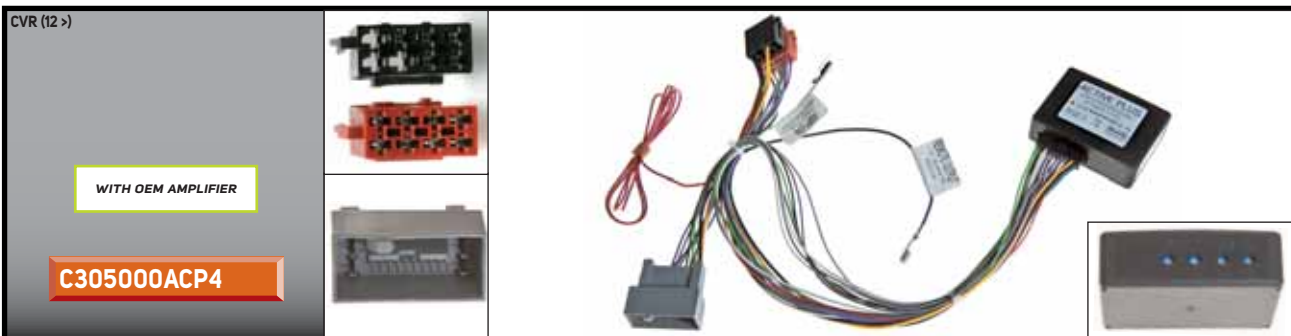

HONDA FEMALE ISO FEMALE

ACCORD (08 >)

A5754 DIN

HONDA MALE DIN

LOUDSPEAKER CABLES

ELECTRONIC DEVICE TO INSTALL AFTERMARKET CAR RADIO IN VEHICLES WITH AMPLIFIED SYSTEM ACTIVEPLUS

CUSTOM CABLE FOR HANDS FREE CAR-KIT