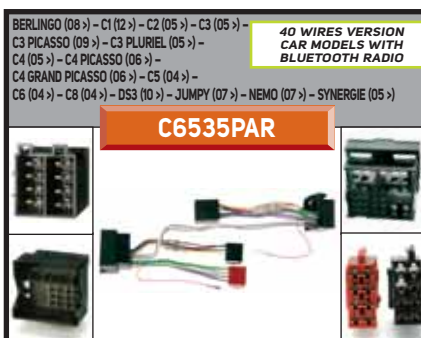

CUSTOM CABLE FOR HANDS FREE CAR-KIT