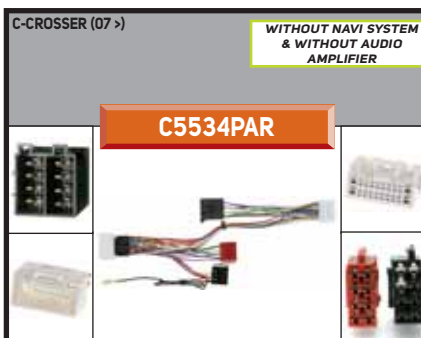

CUSTOM CABLE FOR HANDS FREE CAR-KIT