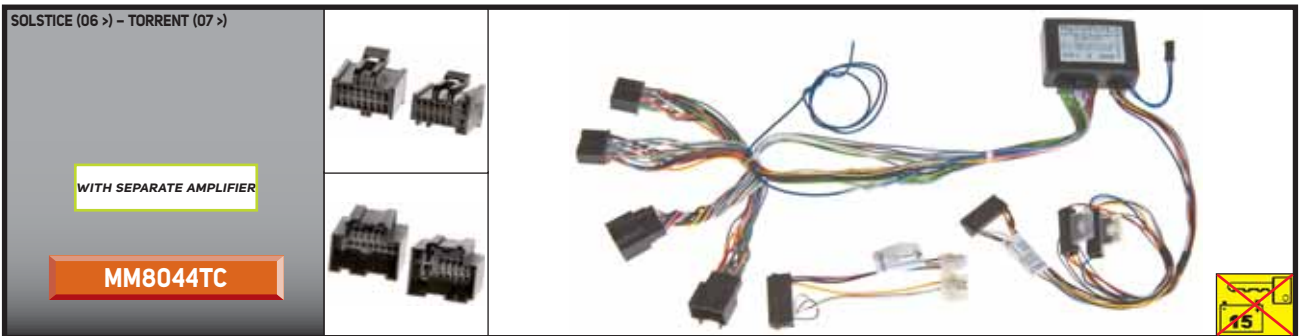

CUSTOM CABLE FOR ISO RADIO

COMPACT (95 > 99) – COUPÉ (97 >) – GEN-2 (03 >) – GTI (99 >) – IMPIAN (01 >) – JUMBUCK (03 >) – PERSONA (93 > 99) – PROTON (92 > 96) – PICK UP (03 >) – SATRIA (99 >) – SAVVY (05 >) – WIRA (99 >)