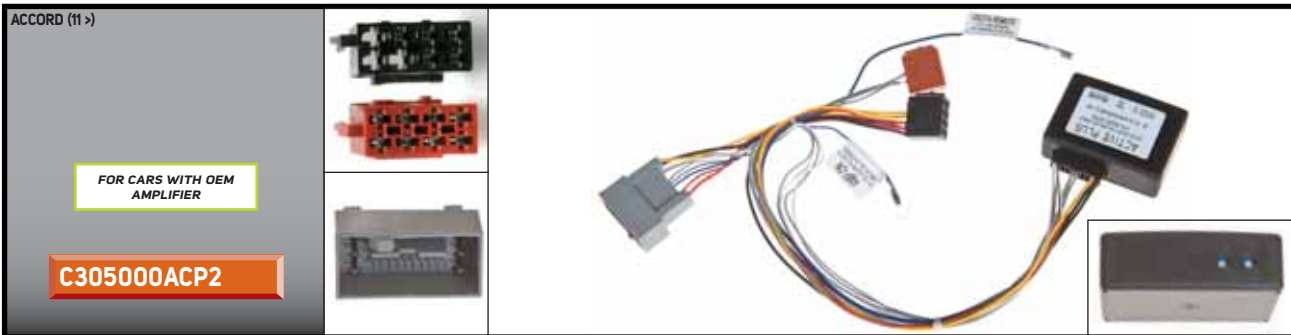

HONDA FEMALE ISO FEMALE

ACCORD (08 >)

A5754 DIN

HONDA MALE DIN

LOUDSPEAKER CABLES

ELECTRONIC DEVICE TO INSTALL AFTERMARKET CAR RADIO IN VEHICLES WITH AMPLIFIED SYSTEM ACTIVEPLUS

CUSTOM CABLE FOR HANDS FREE CAR-KIT