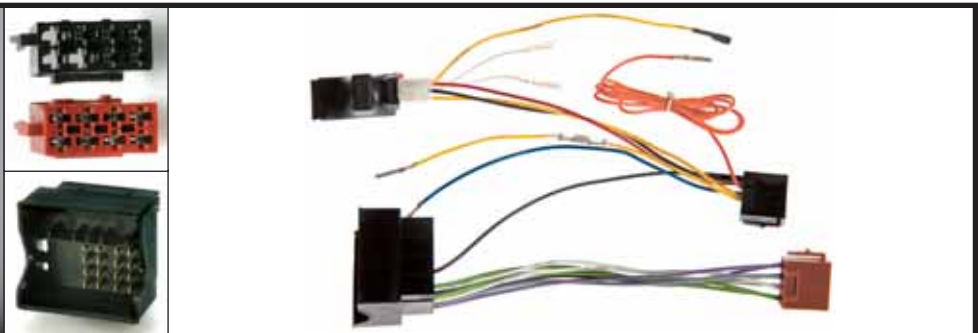

4 CHANNELS

C0001-ACP4

ELECTRONIC DEVICE TO OBTAIN THE IGNITION FEED **KEYSWITCH**

UNIVERSAL FAKRA QUADLOCK 40 WAYS

C001808-KEY

UNIVERSAL FAKRA QUADLOCK 40 WAYS

UNIVERSAL

C001808PAR+KEY