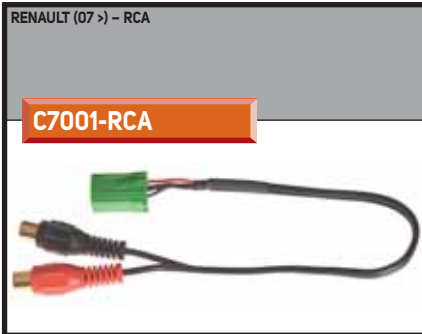

AUXILIARY INPUT STEREO TO RADIO