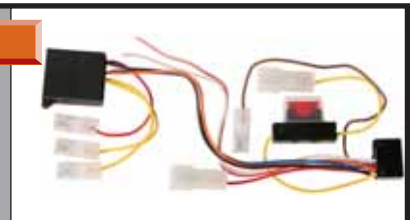

C2106-I

SONY

- **MEX:** 1HD
- **MEX-R:** DVD