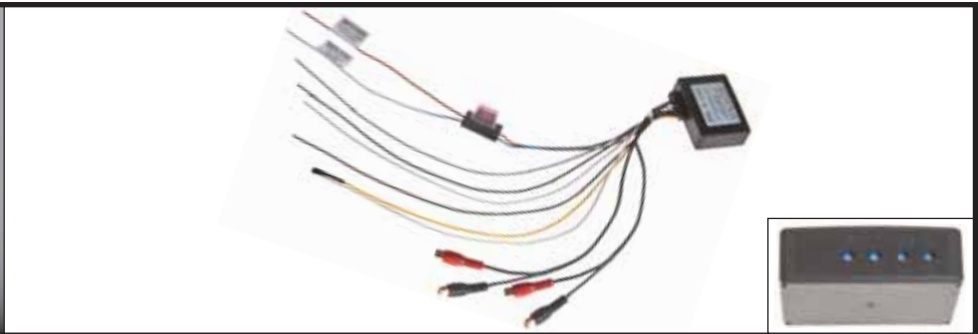

4 CHANNELS

C0001-ACP4

ELECTRONIC DEVICE TO OBTAIN THE IGNITION FEED **KEYSWITCH**

UNIVERSAL FAKRA QUADLOCK 40 WAYS

C001808-KEY

UNIVERSAL FAKRA QUADLOCK 40 WAYS

UNIVERSAL

C001808PAR+KEY