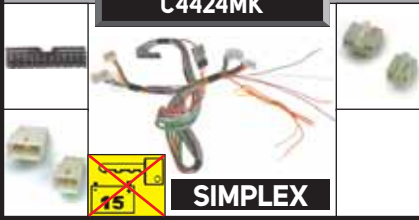

GS 450H (06 >) - IS 220D (05 >) -
IS 250 (05 >) - IS 350 (05 >) -
IS SERIES (08 >) -
LX SERIES (08 >)

WITH SEPARATE AMPLIFIER

C4424MK

SIMPLEX

NOTE: FOR THE CORRECT USE OF THESE CUSTOM CABLES, WE SUGGEST YOU TO USE THE APPROPRIATE EXTENSION LEADS (5000 mm)

EXTENSION LEAD FOR MICROPHONE AND KEYPAD FOR HANDS FREE CAR-KIT

CK3000 KITCK3000	CK3000/CK3100/ CK3300 KITCK3100	CK3000/CK3100/ CK3200/CK3300 KITCK3100-2	CK3000/CK3100/ CK3200/CK3300 KITCK3100-3	CK3200 KITCK3200
MK6000/MK6100/ MK9000/MK19000/ MK9100/MK19100 KITMK6000	MK9200/MK19200 KITMK9200	MK/MK1 6000/6100/ 9000/9100/9200 KITMK9200-2	WITH ISO CONNECTORS KITEXISO	WITH ISO CONNECTORS KITEXISO-2
MK/MK16000/6100/ 9000/9100/9200 (LENGTH mm 2.500) KITEXMK12.5	MK/MK16000/6100/ 9000/9100/9200 (LENGTH mm 5.000) KITEXMK15.0	FROM SIMPLEX MK CABLE TO ISO CONNECTORS KITMKISO