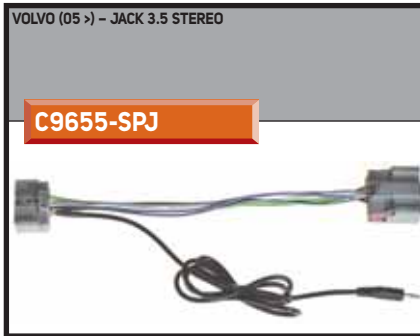

— AUXILIARY INPUT STEREO TO RADIO