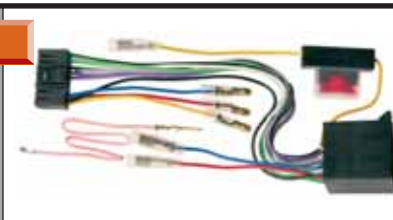

C2105-I

SONY

FOR ALL RADIOS WITH 13 PIN CONNECTORS