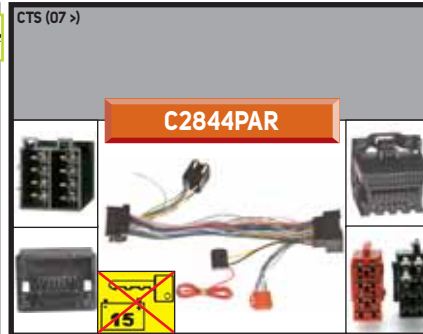

— CUSTOM CABLE FOR HANDS FREE CAR-KIT