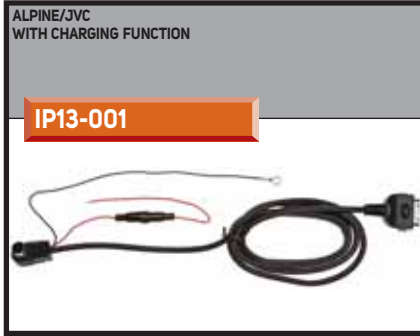

CHEVROLET SPARK (10 >)

IP00-018

CHEVROLET SPARK (10 >)
+ ADAPTER FROM MINI-USB FEMALE TO USB MALE

IP00-0018.2

I-POD/I-PHONE CABLE FOR HYUNDAI AND KIA GROUP

IP00-023

KIT FOR CHEVROLET VEHICLES SINCE YEAR 2009> TO LISTEN TO THE MUSIC FROM I-POD/I-PHONE/USB etc...