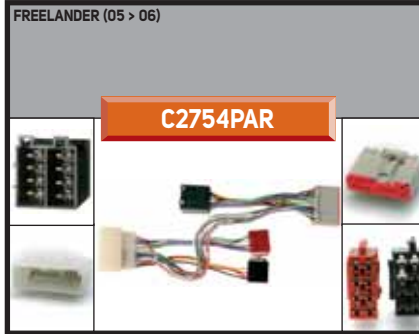

CUSTOM CABLE FOR HANDS FREE CAR-KIT

NOTE: FOR THE CORRECT USE OF THESE CUSTOM CABLES, WE SUGGEST YOU TO USE THE APPROPRIATE EXTENSION LEADS (5000 mm)

EXTENSION LEAD FOR MICROPHONE AND KEYPAD FOR HANDS FREE CAR-KIT

CK3000 KITCK3000		CK3000/CK3100/CK3300 KITCK3100		CK3000/CK3100/CK3200/CK3300 KITCK3100-2		CK3000/CK3100/CK3200/CK3300 KITCK3100-3		CK3200 KITCK3200	
MK6000/MK6100/MK9000/MK19000/MK9100/MK19100 KITMK6000		MK9200/MK19200 KITMK9200		MK/MK16000/6100/9000/9100/9200 KITMK9200-2		WITH ISO CONNECTORS KITEXISO		WITH ISO CONNECTORS KITEXISO-2	
MK/MK16000/6100/9000/9100/9200 (LENGTH mm 2.500) KITEXMK12.5		MK/MK16000/6100/9000/9100/9200 (LENGTH mm 5.000) KITEXMK15.0		FROM SIMPLEX MK CABLE TO ISO CONNECTORS KITMKISO					

ROVER - LAND ROVER