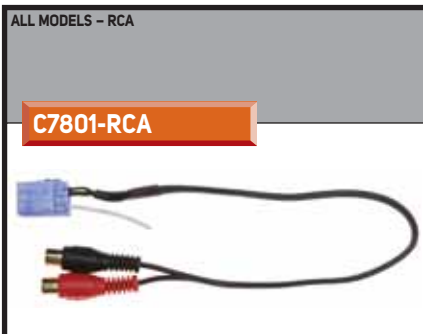

AUXILIARY INPUT STEREO TO RADIO