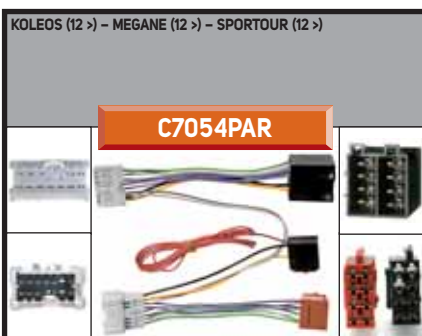

CUSTOM CABLE FOR HANDS FREE CAR-KIT