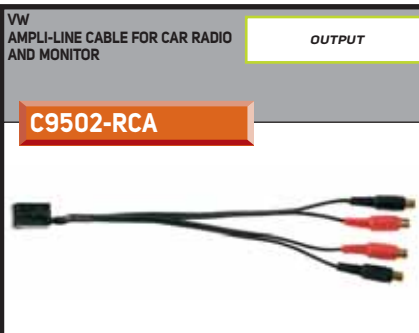

AUXILIARY INPUT STEREO TO RADIO

CABLE HARNESS FOR CARS WITH ACTIVE LOUDSPEAKERS

MINISO (> 06)
4X25 WATT MAX

C955000 MISO

ISO (> 06)

4X100 WATT MAX

C955000 ISOPHPO

ELECTRONIC DEVICE TO INSTALL AFTERMARKET CAR RADIO IN VEHICLES WITH AMPLIFIED SYSTEM ACTIVEPLUS