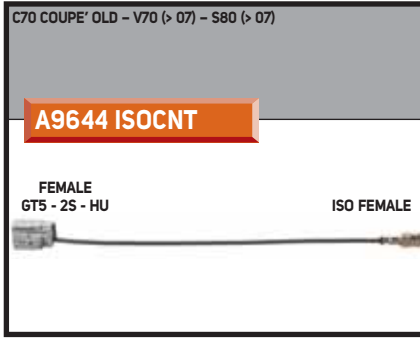

— LOUDSPEAKER CABLES

— AUXILIARY INPUT STEREO TO RADIO