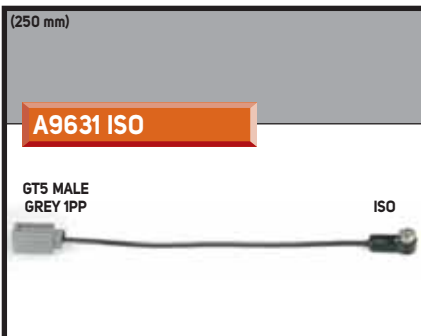

AERIAL ADAPTERS