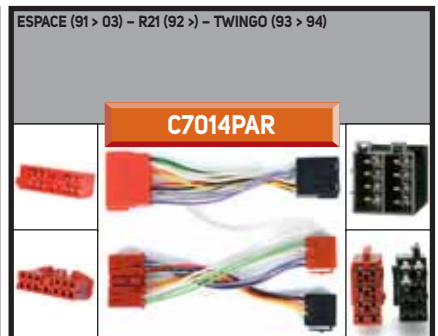

CUSTOM CABLE FOR HANDS FREE CAR-KIT