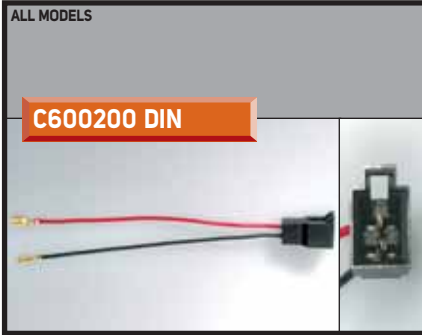

LOUDSPEAKER CABLES