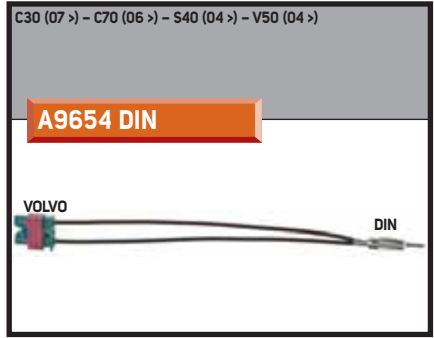

— LOUDSPEAKER CABLES

— AUXILIARY INPUT STEREO TO RADIO