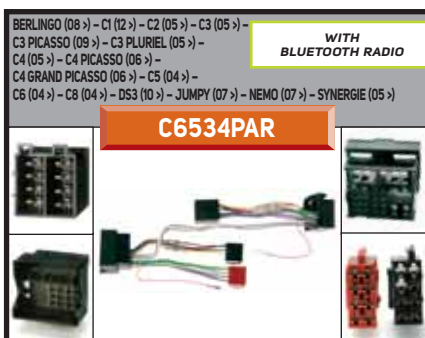

C650900

C1

C900600

AUXILIARY INPUT STEREO TO RADIO

CUSTOM CABLE FOR HANDS FREE CAR-KIT

C-CROSSER (07 >) WITH AND WITHOUT NAVI SYSTEM AND WITH AMPLIFIER

C5537PAR

NOTE: FOR THE CORRECT USE OF THESE CUSTOM CABLES, WE SUGGEST YOU TO USE THE APPROPRIATE EXTENSION LEADS (5000 mm)