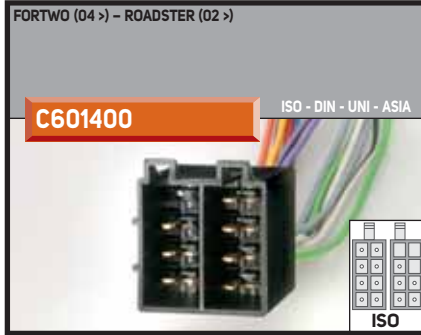

CUSTOM CABLE FOR ISO RADIO