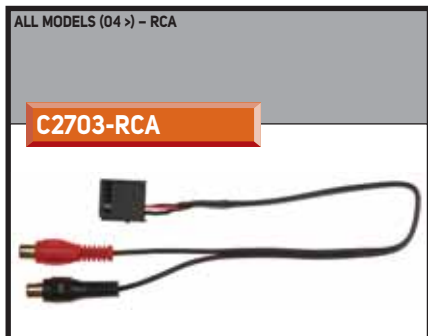

AUXILIARY INPUT STEREO TO RADIO