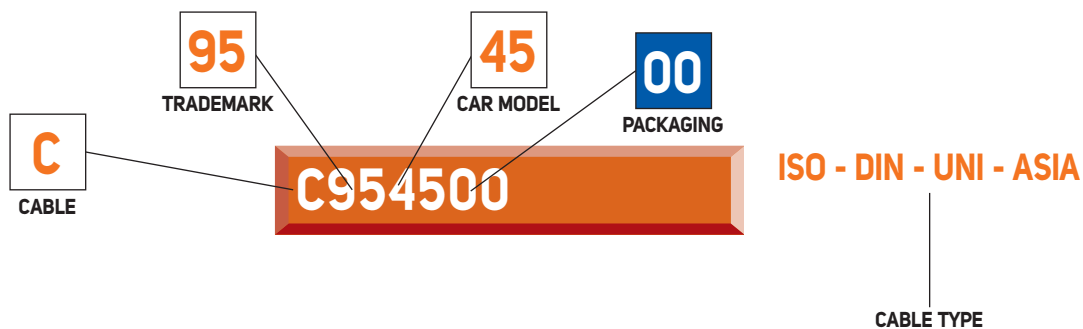

CUSTOM CABLE FOR ISO RADIO

NO SOTTOCHIAVE
NO UNDER KEY
NO ZÜNDUNG / ACC.
NO APRÉS CONTACT
NO BAJO LLAVE
NO ZASILANIE URUCHAMIANE PO STACYJCE

TO READ A CODE

CONFEZIONE - PACKAGING

	MAZZI BULK LOSE VERPACKT VRAC WIAZKI MANÓJO		BLISTER
CODIFICA CXXXX 00		CODIFICA CXXXX 17	
	SACCHETTO + ETICHETTA POLYBAG + LABEL POLYBEUTEL SACHET FOLIA BOLSA DE PLASTICO		SACCHETTO + CAVALIERE POLYBAG WITH HEADER POLYBEUTEL MIT BLISTERKARTEN SACHET AVEC CAVALIER FOLIA Z ZAWIESZKA BOLSA DE PLASTICO CON SOLAPÁ
CODIFICA CXXXX 05		CODIFICA CXXXX 07