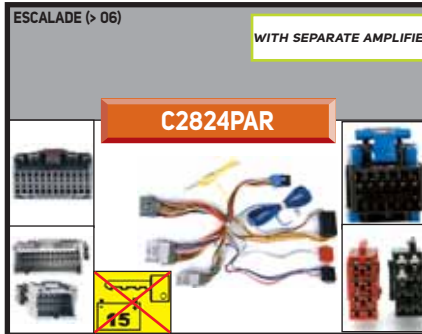

— CUSTOM CABLE FOR HANDS FREE CAR-KIT