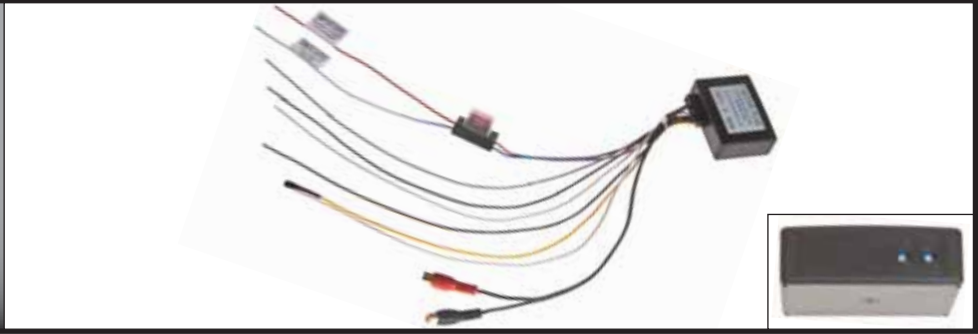

ELECTRONIC DEVICE TO INSTALL AFTERMARKET CAR RADIO IN VEHICLES WITH AMPLIFIED SYSTEM **ACTIVEPLUS**

UNIVERSAL

ACTIVEPLUS
COVERTS THE RADIO AUDIO SIGNAL FROM
SPEAKER LEVEL TO LINE LEVEL AND
GENERATES A 12 V FEED
10 AMPERE

2 CHANNELS

C0001-ACP2