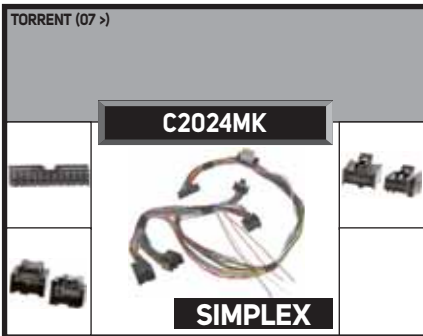

— CUSTOM CABLE FOR SERIE MK PARROT HANDS FREE CAR-KIT