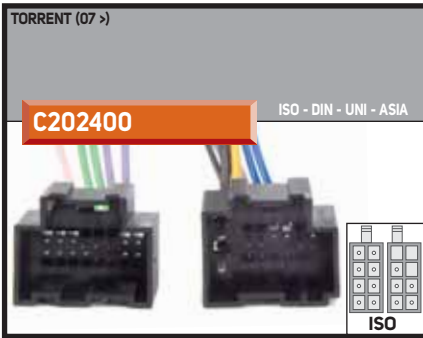

— CUSTOM CABLE FOR ISO RADIO