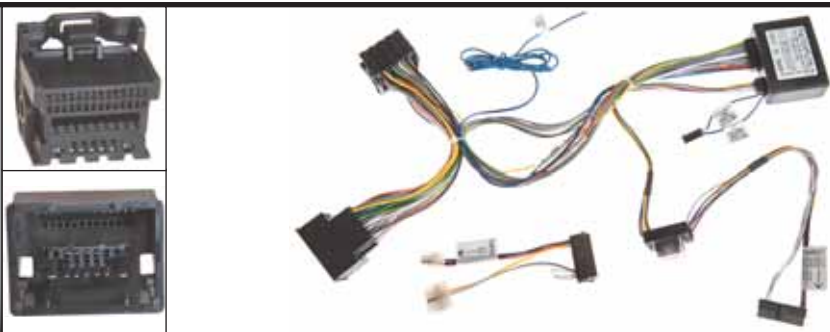

9.5 (10 >)

WITH OEM AMPLIFIER

MM6054TC