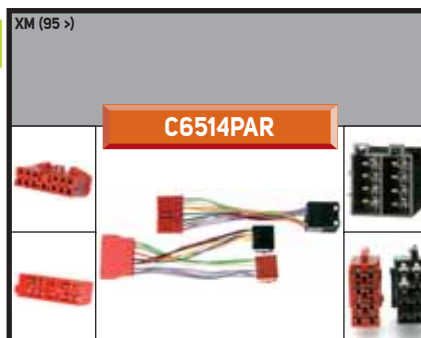

CUSTOM CABLE FOR HANDS FREE CAR-KIT